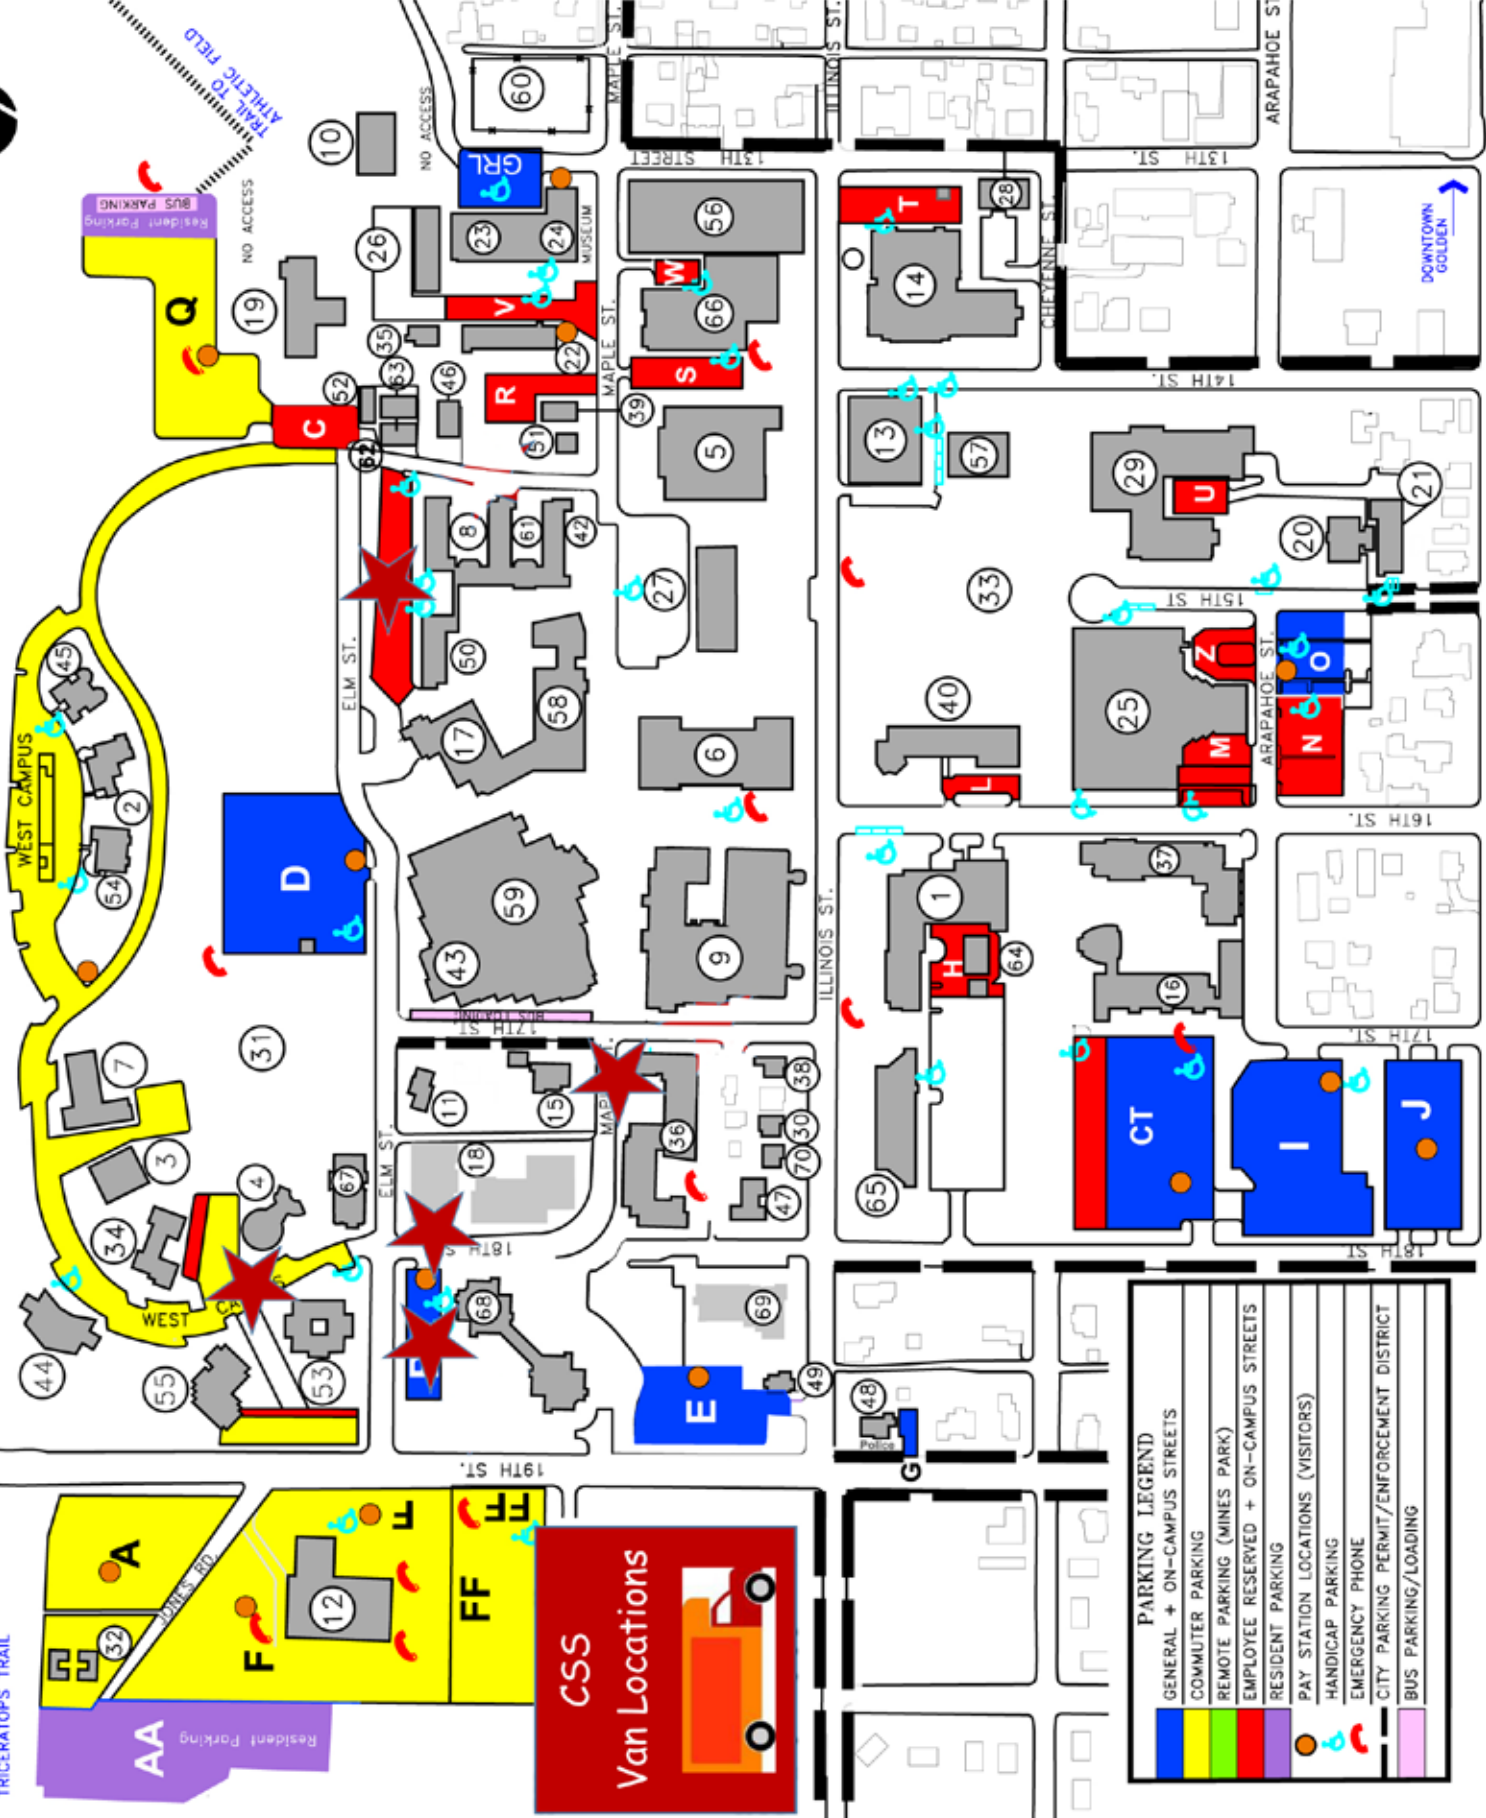

THIS MAP IS CURRENT AS OF FALL 2013

HWY 6 TO DENVER & MINES PARK/SURVEY FIELD ON 19TH ST.

TRICERATOPS TRAIL

**PARKING LEGEND**

Blue	GENERAL + ON-CAMPUS STREETS
Yellow	COMMUTER PARKING
Green	REMOTE PARKING (MINES PARK)
Red	EMPLOYEE RESERVED + ON-CAMPUS STREETS
Purple	RESIDENT PARKING
Orange	PAY STATION LOCATIONS (VISITORS)
Light Blue	HANDICAP PARKING
Light Green	EMERGENCY PHONE
Light Purple	CITY PARKING PERMIT/ENFORCEMENT DISTRICT
Light Yellow	BUS PARKING/LOADING